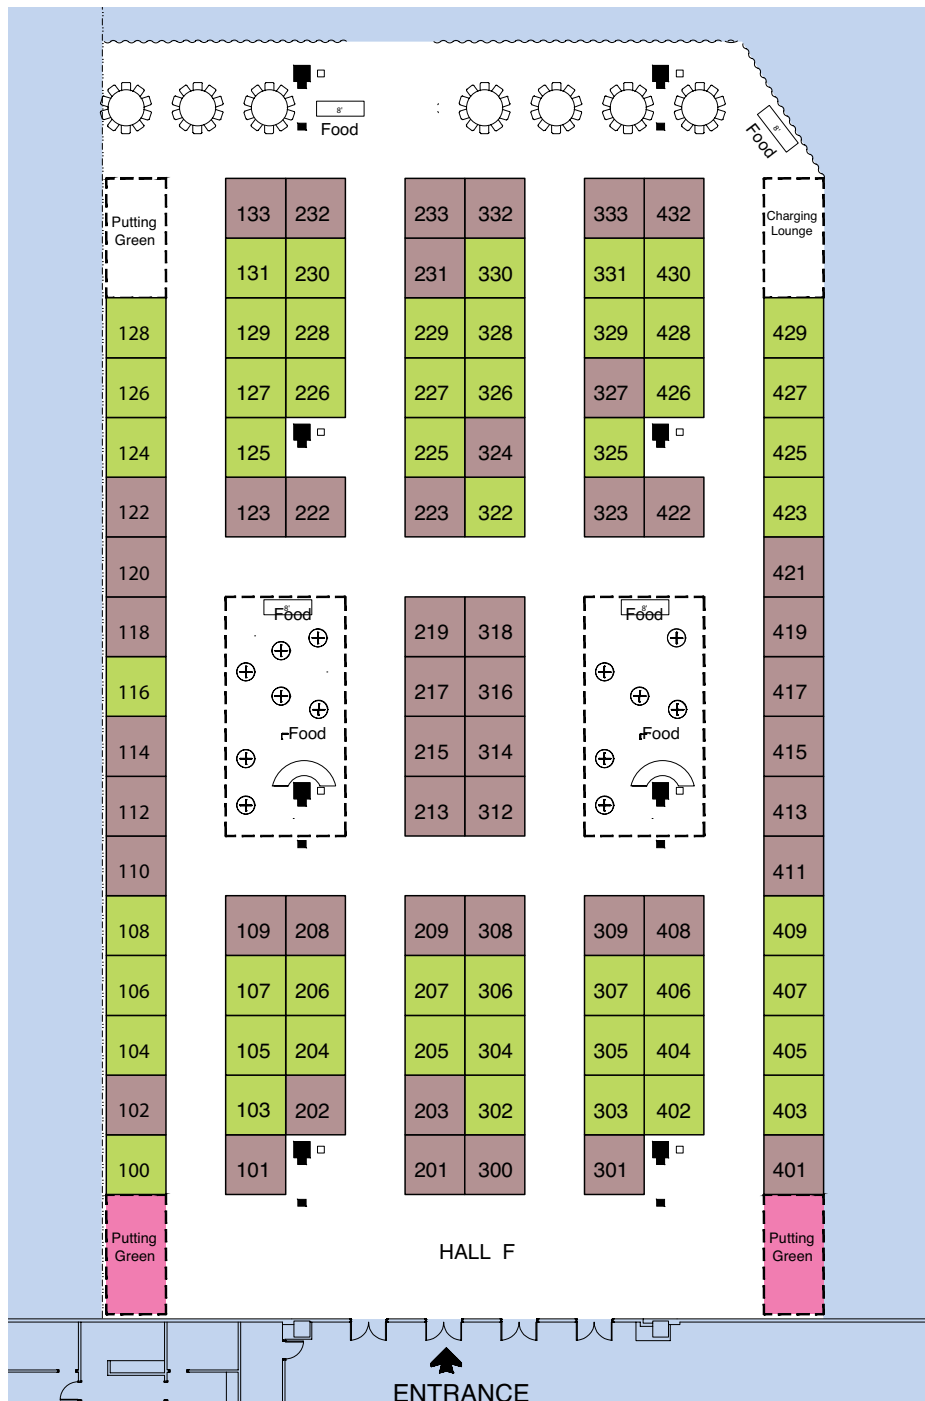

ISRI Gulf Coast Chapter 2017 SUMMER CONVENTION & EXPO

June 14-17, 2017 • Gaylord Texan Resort & Convention Center

1501 Gaylord Trail, Grapevine, Texas 76051

- Available Booths
- Sold Booths
- Sold Putting Green Sponsorships